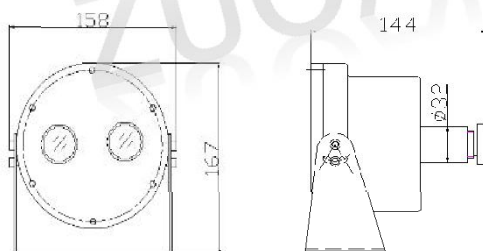

**佐安電器**  
 ZUOAN EX-PROOF CCTV
**DRAWINGS**

FLEXIBLE TUBE

ZAJXD4 JUNCTION BOX

Model	ZAF109-AHD-720P	ZAF109-AHD-1080P
Atmospheric pressure	80KPa~110Kpa	
Ambient Temperature	-20℃~+60℃	
Relative Humidity	≤95% (+25℃)	
Ex-proof mark	Exd II CT6 Gb/ Ex tD A21 IP68 T80℃	
Explosion proof Certified	CNEC 16.2526	
Ingress Protection	IP68	
Housing Material	Stainless Steel 304 or 316L	
Image Sensor	1.3 Mega Progressive Scan CMOS	2.0 Mega Progressive Scan CMOS
Effective pixel	1312*993	1956*1266
Horizontal resolution	950TVL	1100TVL
Min. Illumination:	0.01Lux @ (F1.2, AGC ON), 0 Lux with IR	
Shutter	1/50 sec to 1/50,000 sec	1/25 sec to 1/50,000 sec
Lens	3.6mm (6mm, 8mm 12mm optional)	
Angle of View	74.6°(3.6mm), 49°(6mm), 34.5°(8mm), 22.1°(12mm),	
HD Video Output	1 Analog HD output (HD-TVI standard)	
Video output	1 Vp-p composite output (75Ω/BNC)	
SN rate	More than 62 dB	
Day& Night:	IR cut filter with auto switch	
Digital noise reduction	3D DNR, low/middle/ high/ on/ off	
Wide dynamic range	No	more than 120 dB
Backlight compensation	No	support
Signal	PAL	
Synchronization	Internal Synchronization	
Auto gain	Lower/ middle/ high/ off	
Color	Color/ B&W/ IR	
White balance	ATW/ AWC-SET/ Indoor/ Outdoor/ Manual	
Private protect	On/off, 8 zones	
Move detection	On/off, 4 zones	
BLC	On/off	
AGC	Support	
Exposure	Totally exposure/ wide balance	
Anti-flicker	On/ Off	
Function	SMART IR, contrast ratio, acutance, saturability, mirror, D-Zoom	Eclipse, Digital noise reduction, Digital zoom(62x), Slow shutter, Mirror, Defog, Defect pixel correction, SMART D-ZOOM
Light night vision	0-30m	
Voltage Input	12 VDC ± 15%	
Power consumption	4W Max	5W Max
Cable output	Integrated cable, 2m long	
Cable gland	1pcs G3/4	
Overall dimension LxWxH	167*144*158mm	
Net weight	4.3 kg	